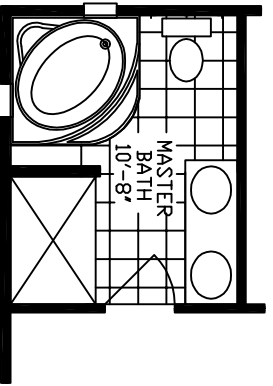

**MODEL A118**  
 5-BEDROOM/2-BATHS  
 APPRDX. 1813 SQ.FT.

OPT  
 GLAMOUR W/54" SHOWER

OPT/OPT  
 GLAMOUR W/32" SHOWER