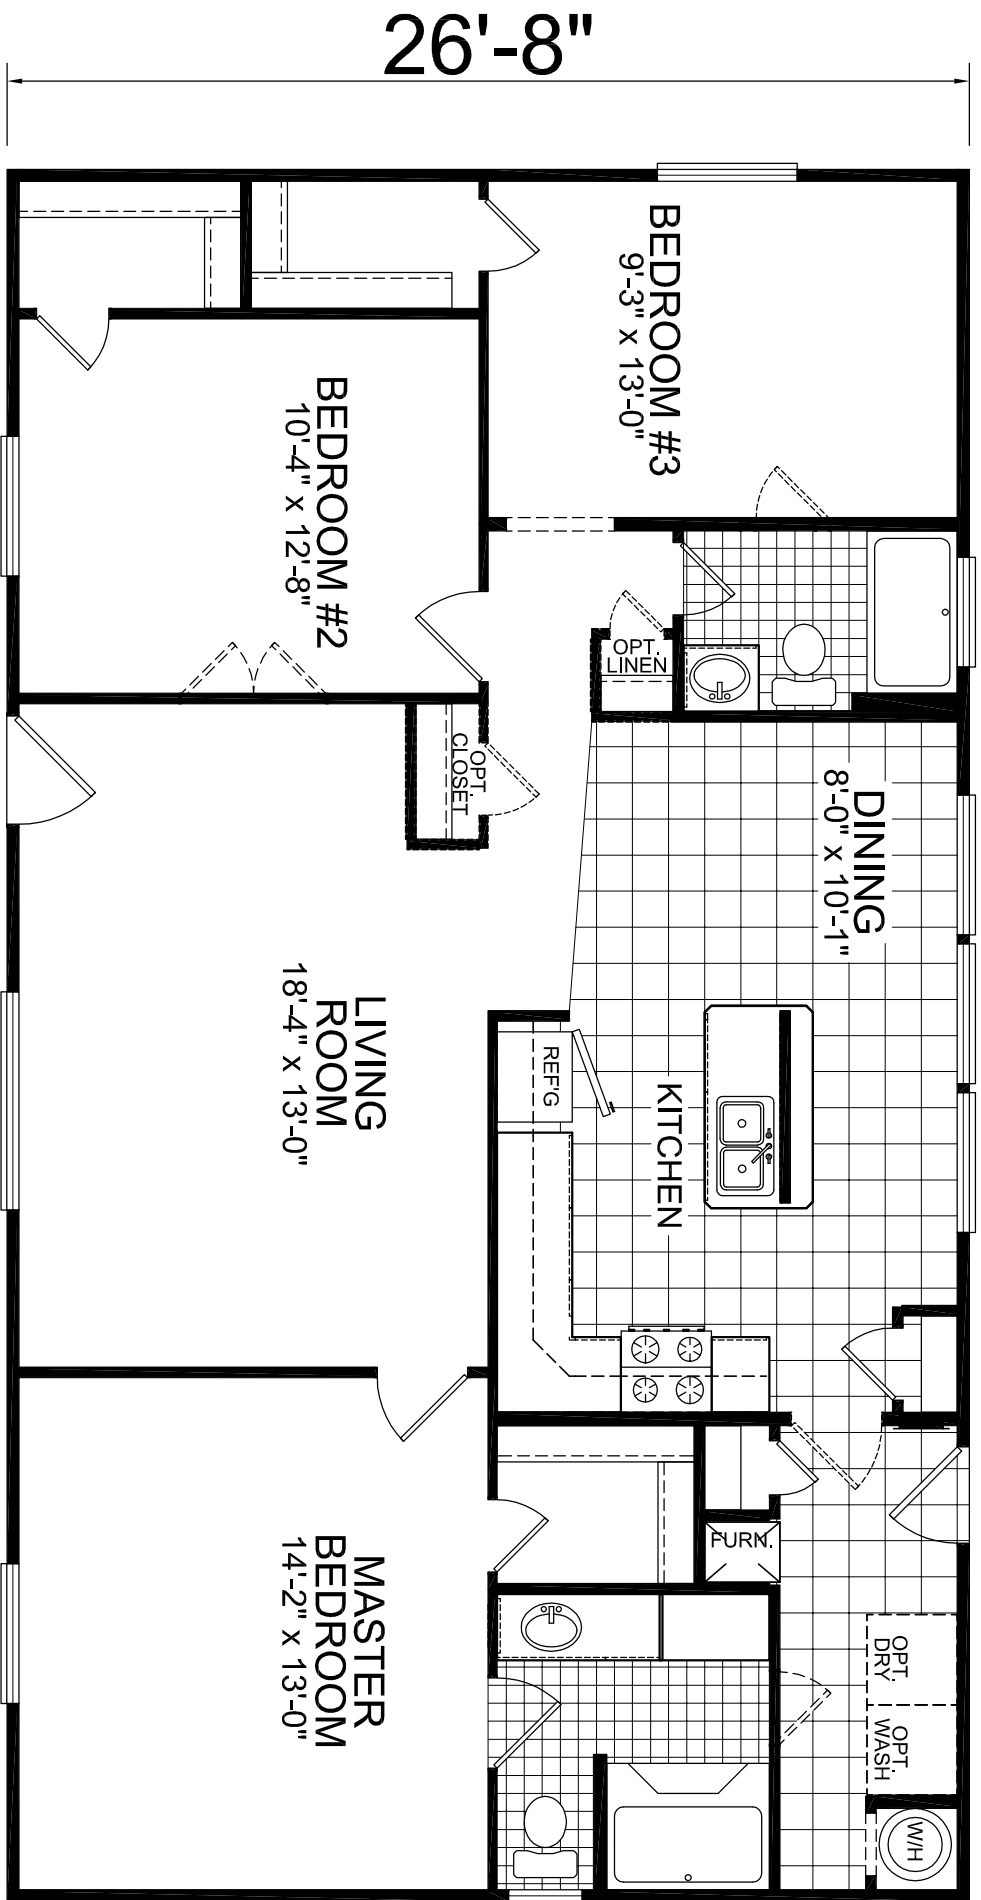

48'

MODEL A-109

3 BEDROOM, 2 BATH
TOTAL AREA: 1280 SQ. FT.

INFORMATION ON THIS LITERATURE MAY VARY FROM THE ACTUAL HOME. WE RESERVE THE RIGHT TO MAKE CHANGES AT ANY TIME, WITHOUT NOTICE OR OBLIGATION.