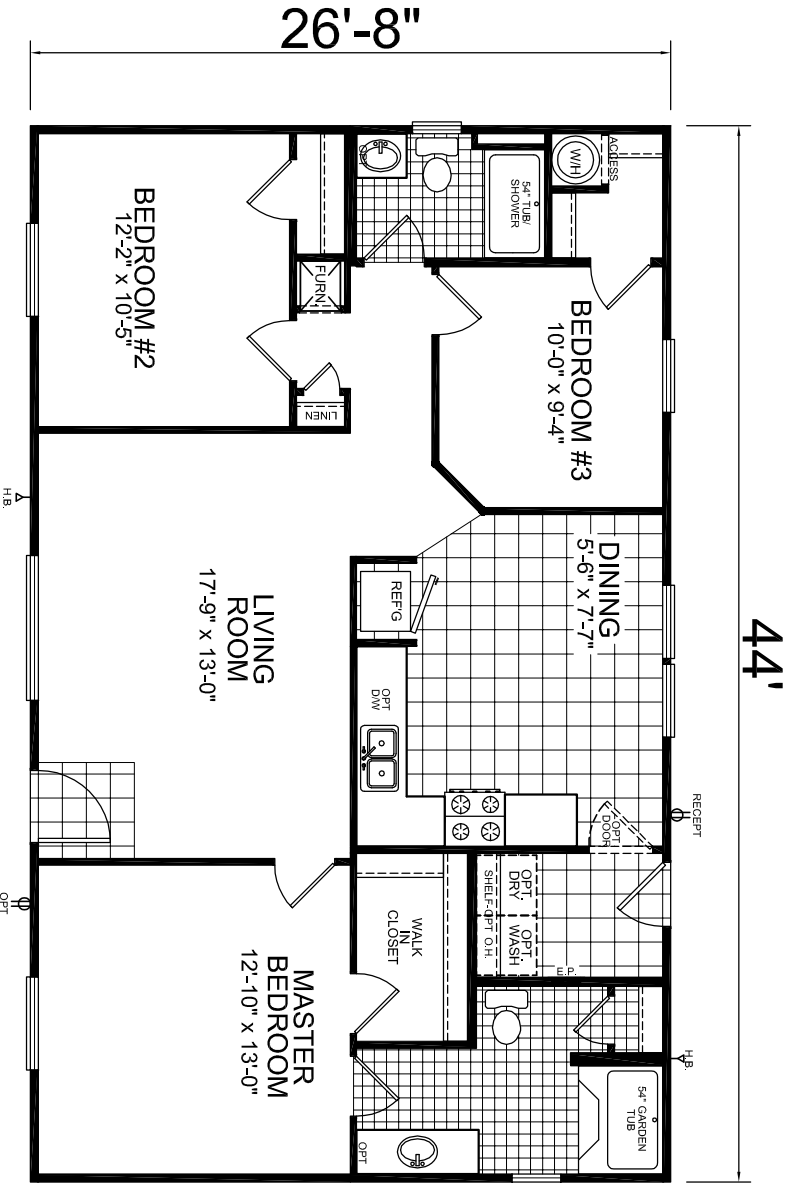

CHAMPION
HOME BUILDERS CO.

6420 WEST ALLISON AVE. CHANDLER, AZ 85226

MODEL A044
TOTAL AREA: 1173 SQ. FT.
3 BEDROOM, 2 BATH

INFORMATION ON THIS LITERATURE MAY VARY FROM THE ACTUAL HOME. WE RESERVE THE RIGHT TO MAKE CHANGES AT ANY TIME, WITHOUT NOTICE OR OBLIGATION.

DAPIA SEAL		MODIFICATIONS	
MODEL: 157-A044-HUD		TITLE: LITERATURE PLAN	
Model Description		DRAWN BY: SCK	
DATE: 06-25-07		SCALE: 1/8" = 1'-0"	
SHEET: L-101		PROPRIETARY AND CONFIDENTIAL	
THESE DRAWINGS AND SPECIFICATIONS ARE ORIGINAL		PROPERTY AND CONFIDENTIAL MATERIALS OF CHAMPION	
COPYRIGHT © 1976-2007 BY CHAMPION			